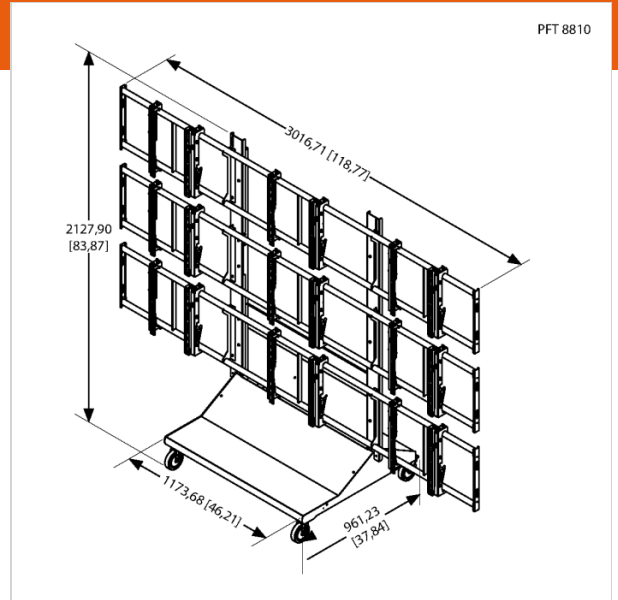

# PFT 8810 Video wall trolley; 3x3

Article number (SKU) 7388100  
 Colour Black

## Key Benefits

- Solid construction, Easy to move, For heavy displays, Rotatable, TÜV certified

PFT 8810 is a trolley that accommodates 3x3 video walls with displays ranging from 46" up to 55". The display is easy to assemble in 30 minutes or less. Large heavy-duty casters make maneuverability on nearly any surface possible. A solid bottom skirt and tray stores and protects A/V or IT equipment. Heavy-duty casters allow for swift maneuvering, providing precise placement even in the most congested of areas.

### Product specifications

Product type number	PFT 8810
Article number (SKU)	7388100
Colour	Black
EAN single box	8712285323300
Guarantee	5 years
Min. screen size (inch)	46
Max. screen size (inch)	55
Max. weight load (kg)	227
Min. hole pattern	200mm x 200mm
Max. hole pattern	400mm x 400mm