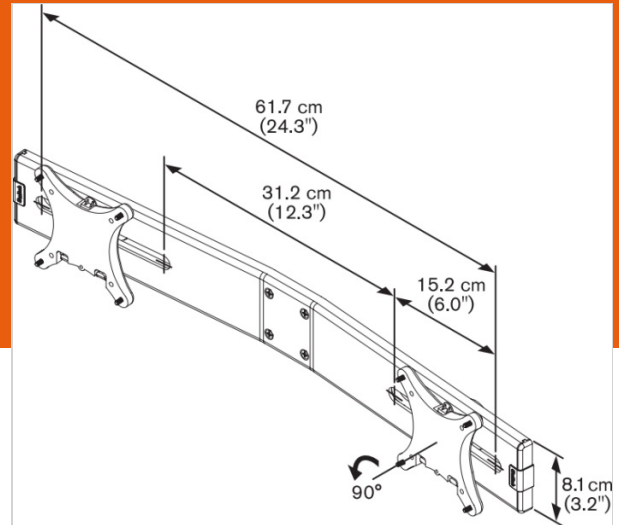

PFA 9102 Dual monitor adapter for PFD

Article number (SKU) 7191024
Colour Silver

More and more people are using two monitors at a time. This is very easy to install with the PFA 9102.

The two monitors will be perfectly aligned next to each other and move as one monitor. PFA 9102 is available for mounting two monitors vertically above each other. This mount supports up to 6.5 kg for each monitor. PFA 9102 fits the PFD 8522, 8523, 8541 and 8543.